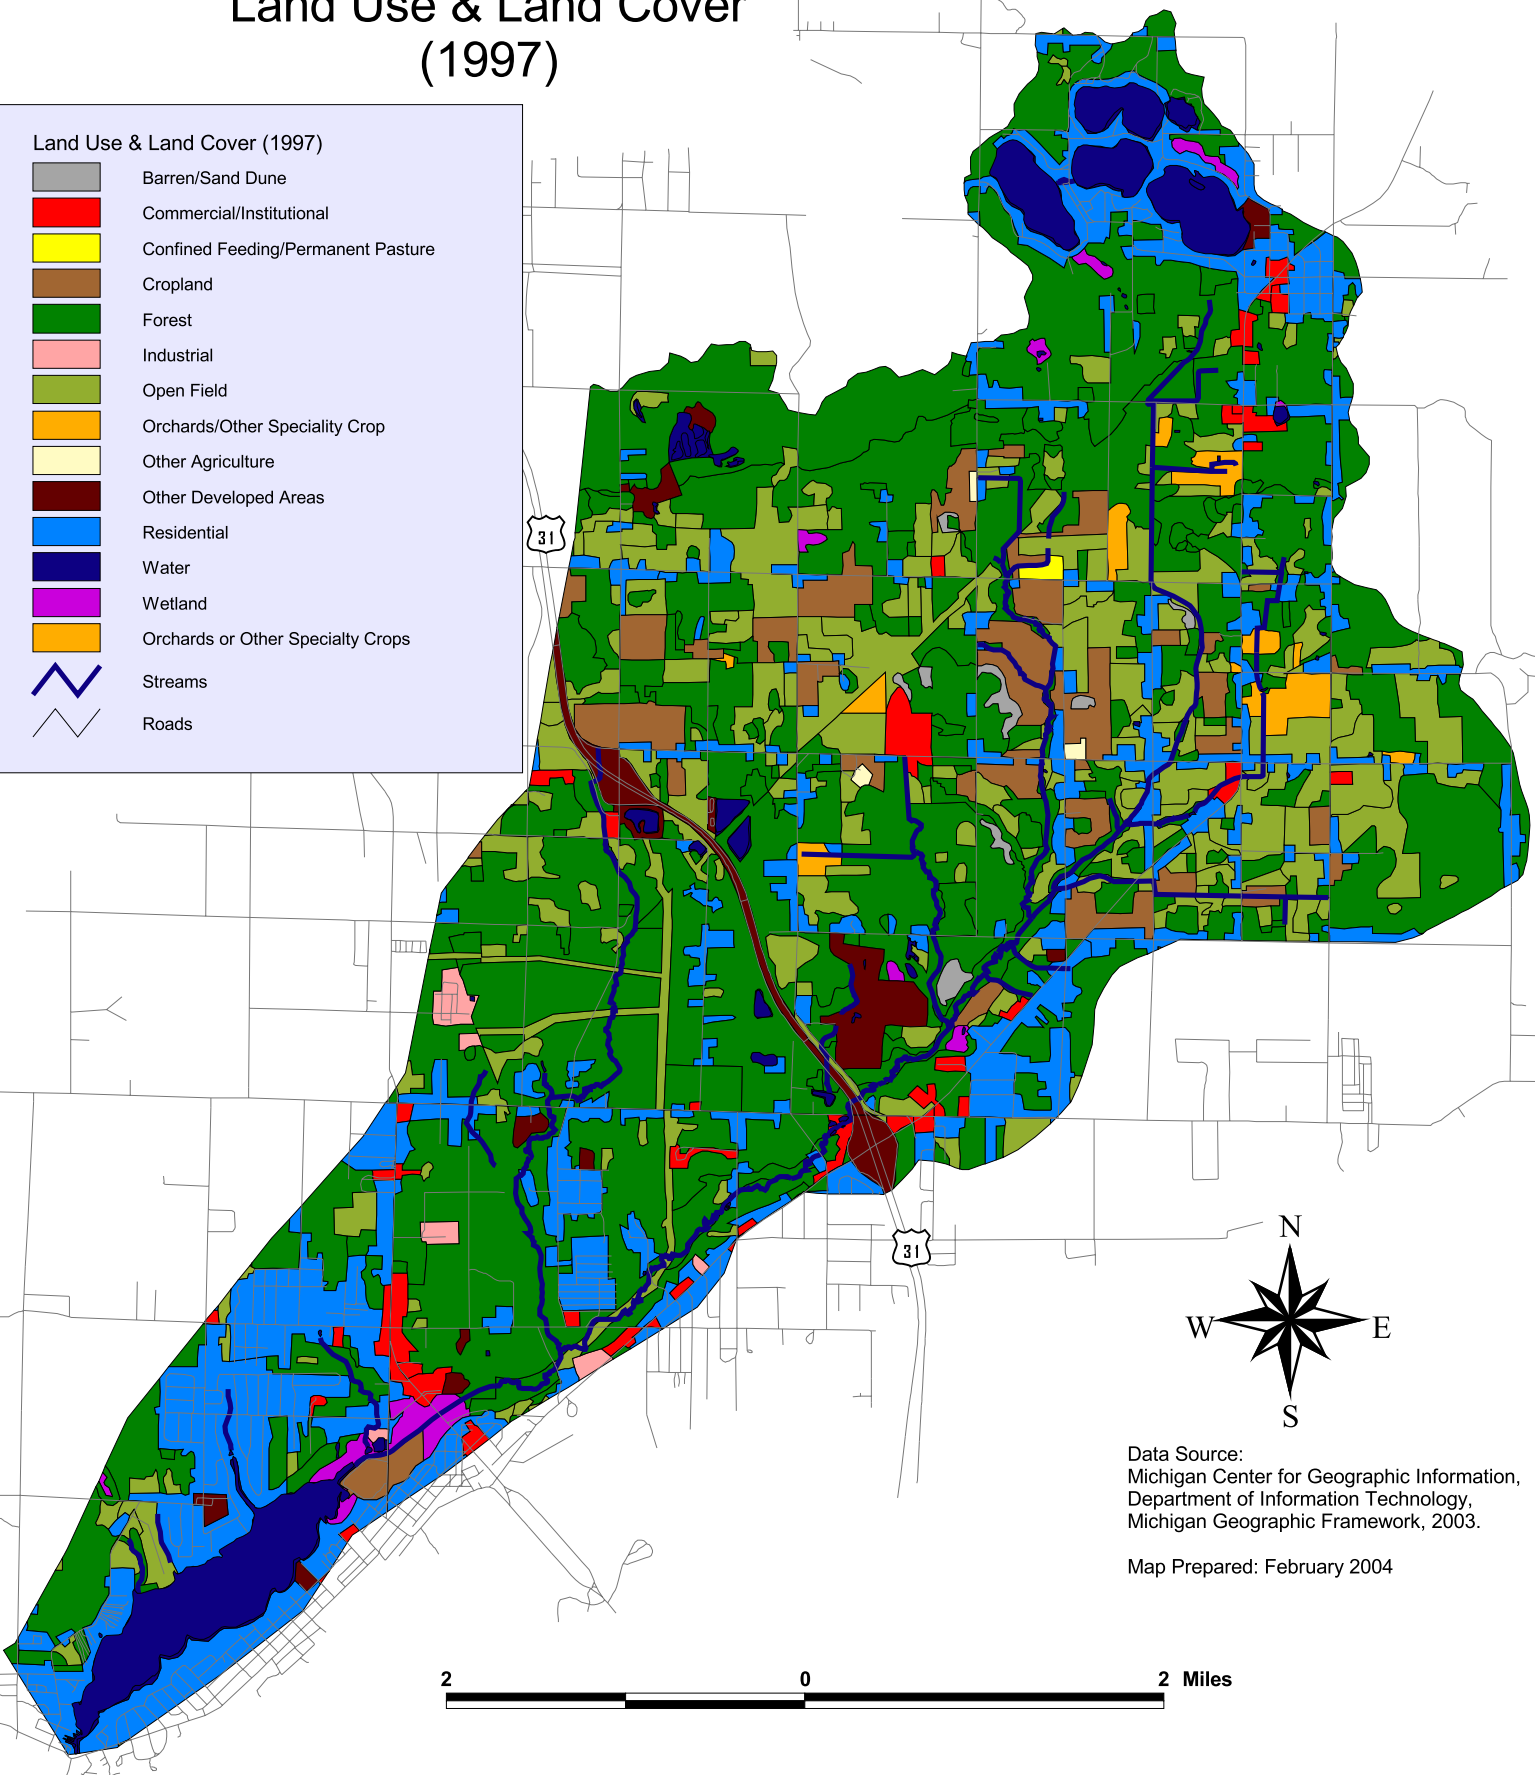

Figure 9. Bear Creek & Bear Lake Watershed

Land Use & Land Cover (1997)

Data Source:
Michigan Center for Geographic Information,
Department of Information Technology,
Michigan Geographic Framework, 2003.

Map Prepared: February 2004