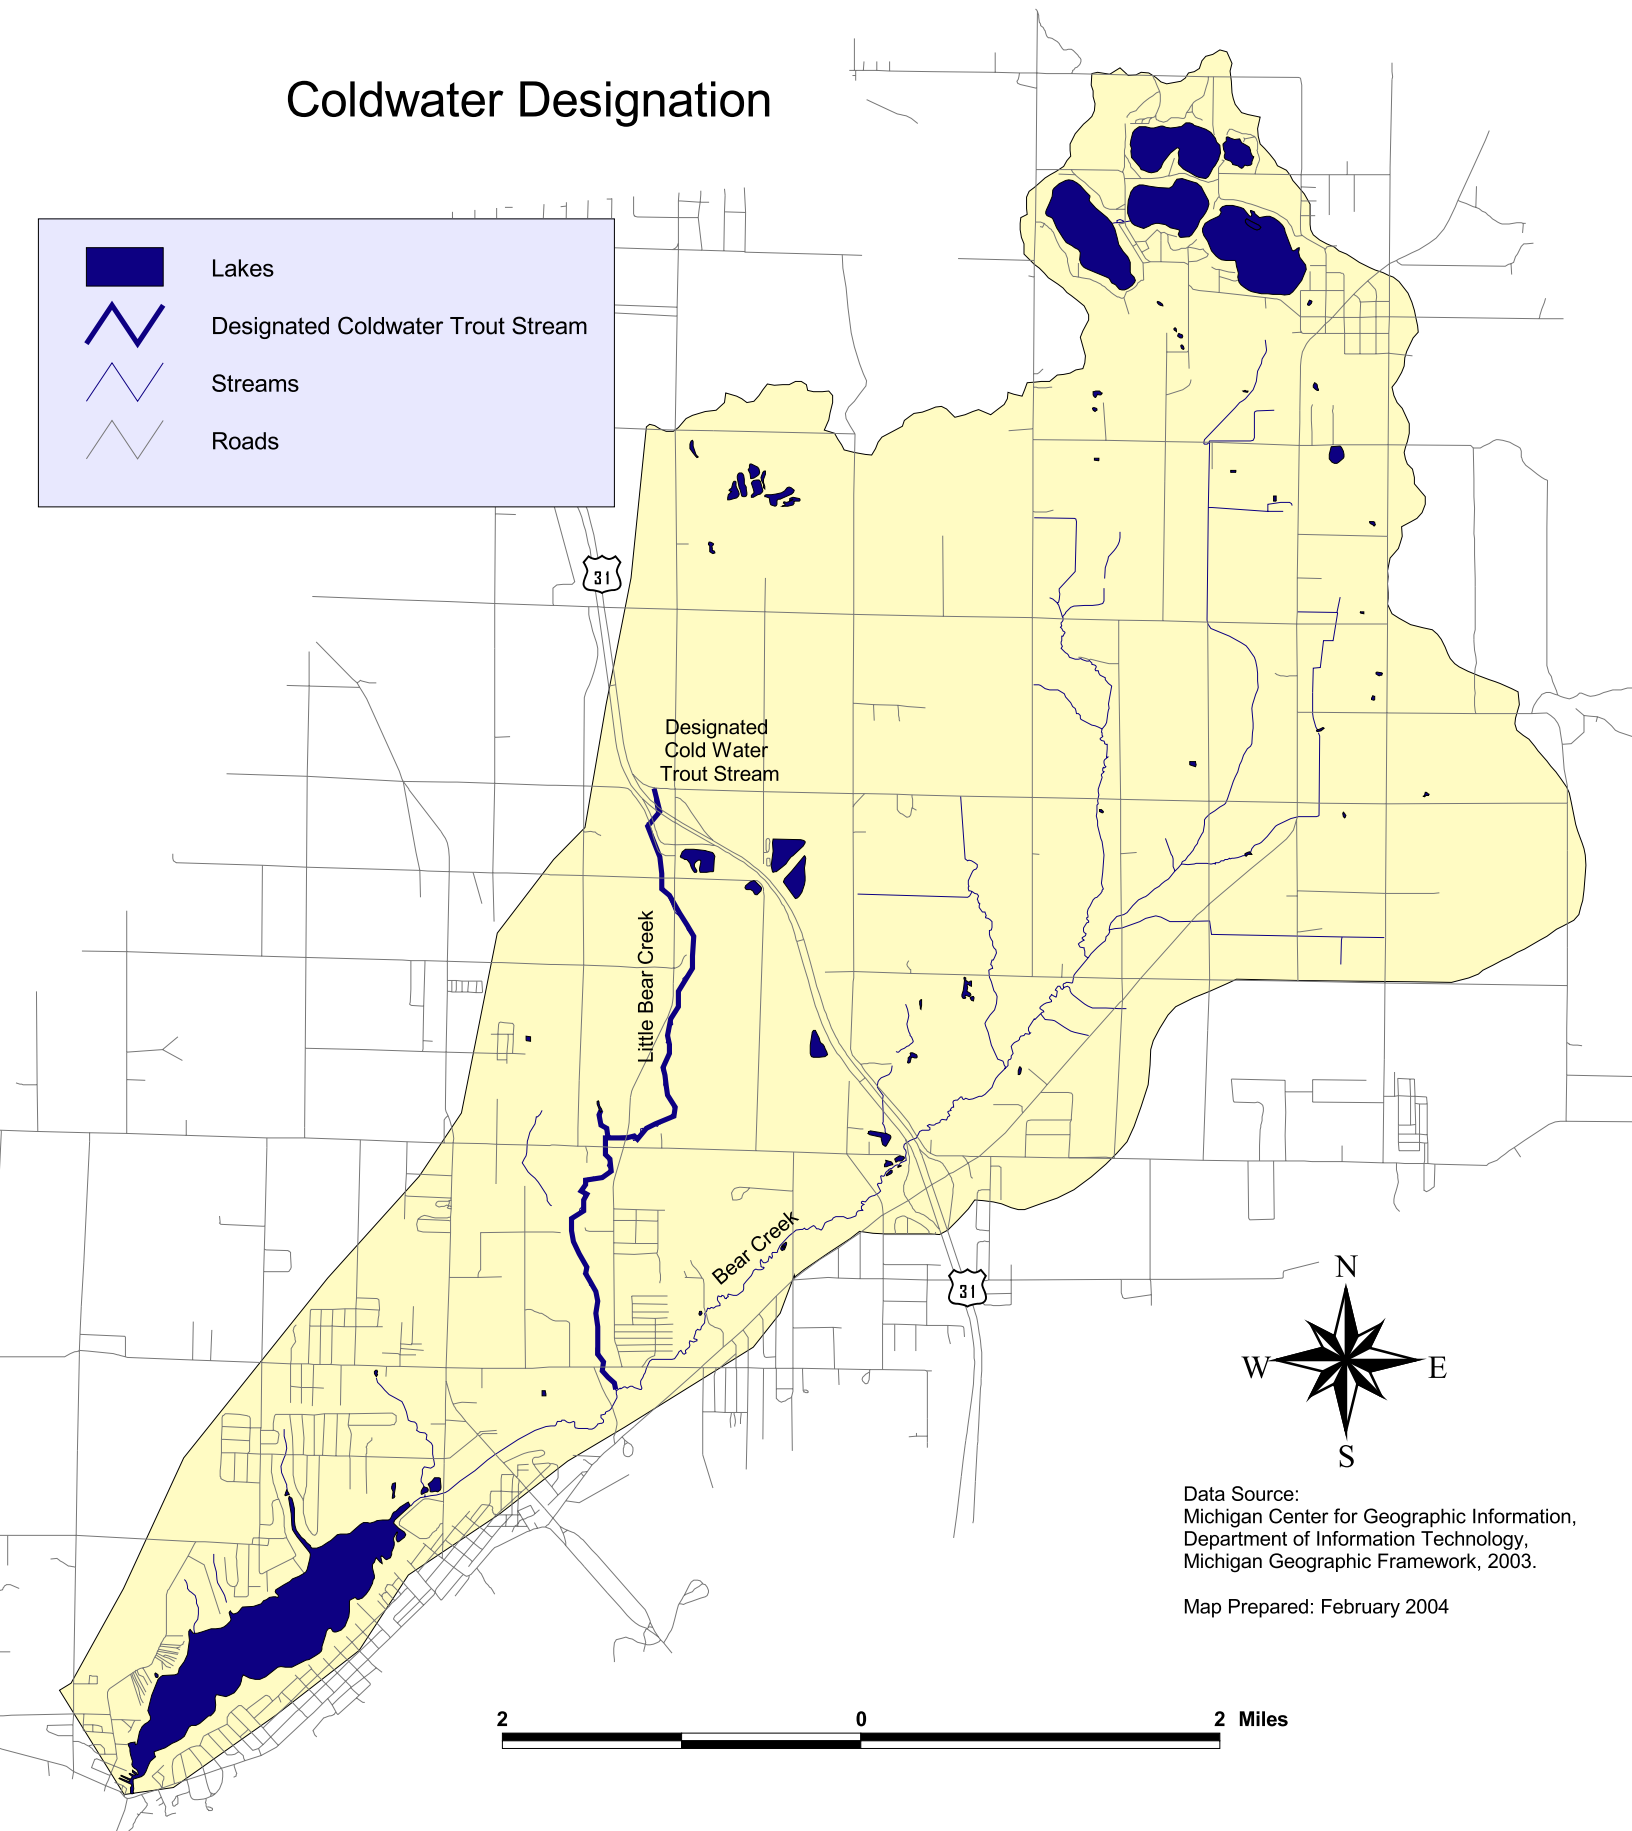

Figure 7. Bear Creek & Bear Lake Watershed

Coldwater Designation

Legend:

- Lakes
- Designated Coldwater Trout Stream
- Streams
- Roads

Data Source:
Michigan Center for Geographic Information,
Department of Information Technology,
Michigan Geographic Framework, 2003.

Map Prepared: February 2004