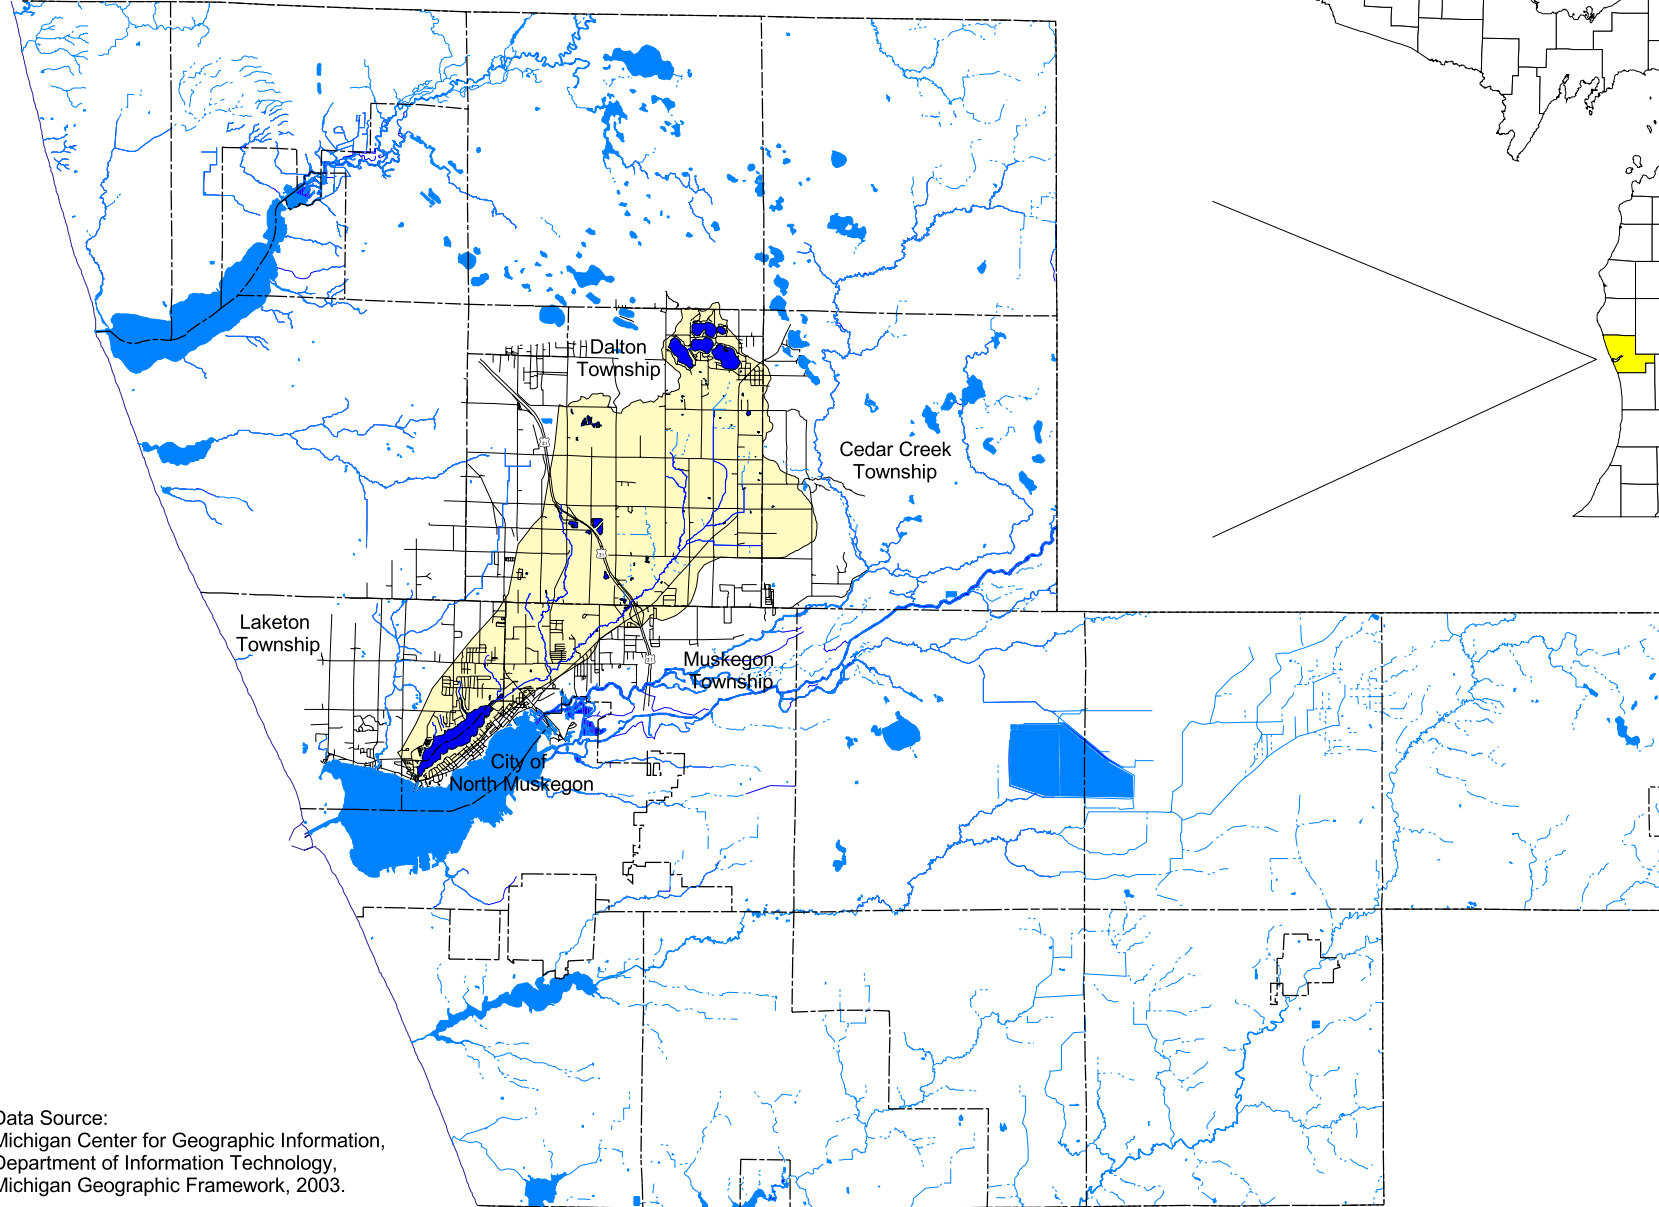

Figure 1. Bear Creek & Bear Lake Watershed (Index Map)

Muskegon County

Data Source:
Michigan Center for Geographic Information,
Department of Information Technology,
Michigan Geographic Framework, 2003.

Map Prepared: February 2004