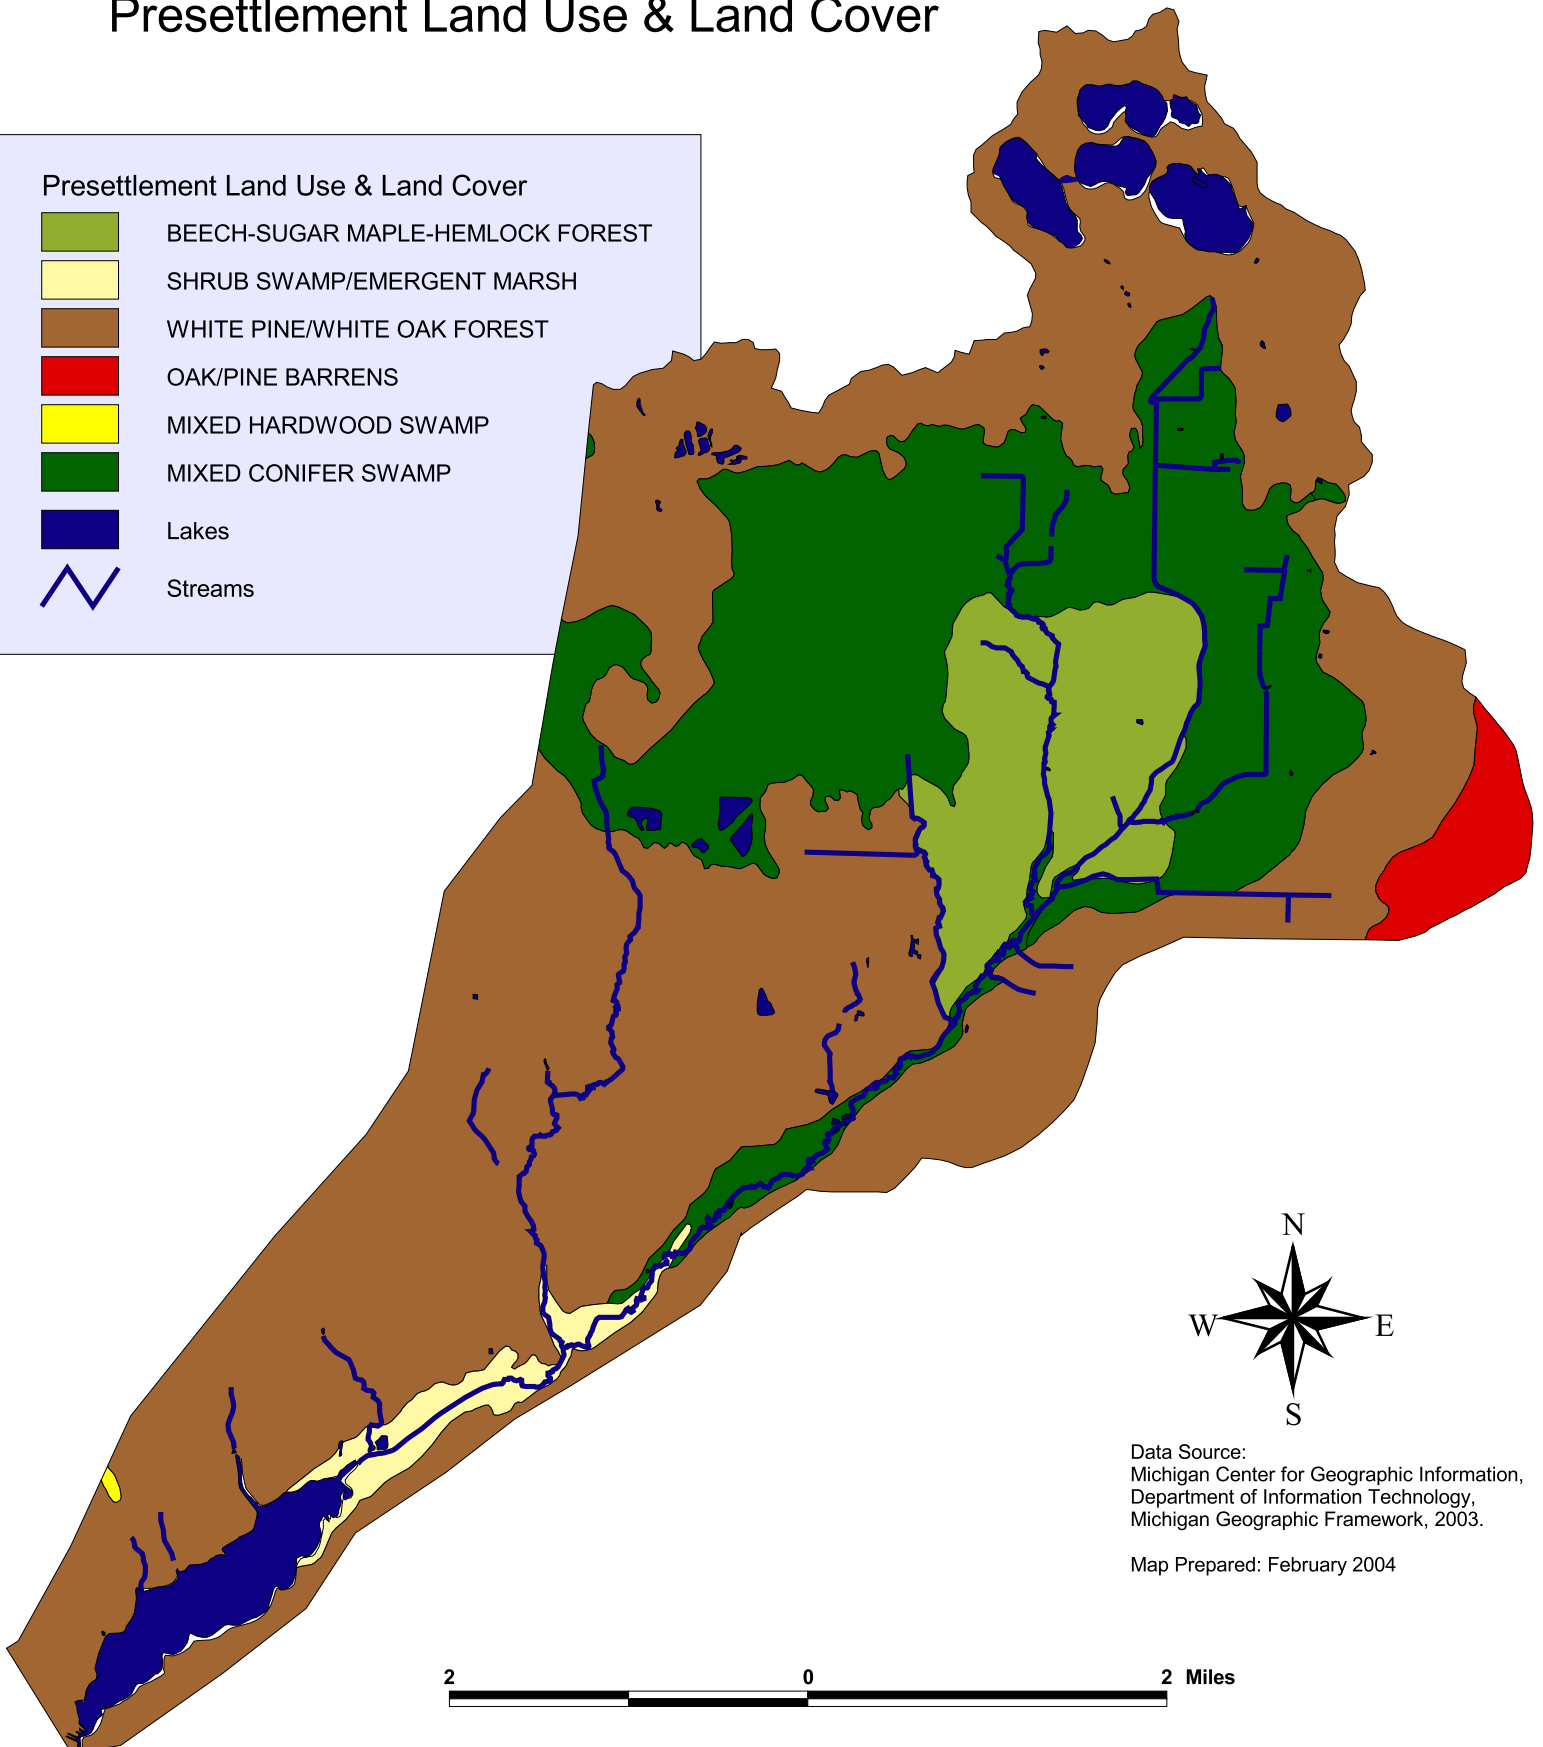

Figure 8. Bear Creek & Bear Lake Watershed

Presettlement Land Use & Land Cover

Data Source:
Michigan Center for Geographic Information,
Department of Information Technology,
Michigan Geographic Framework, 2003.

Map Prepared: February 2004