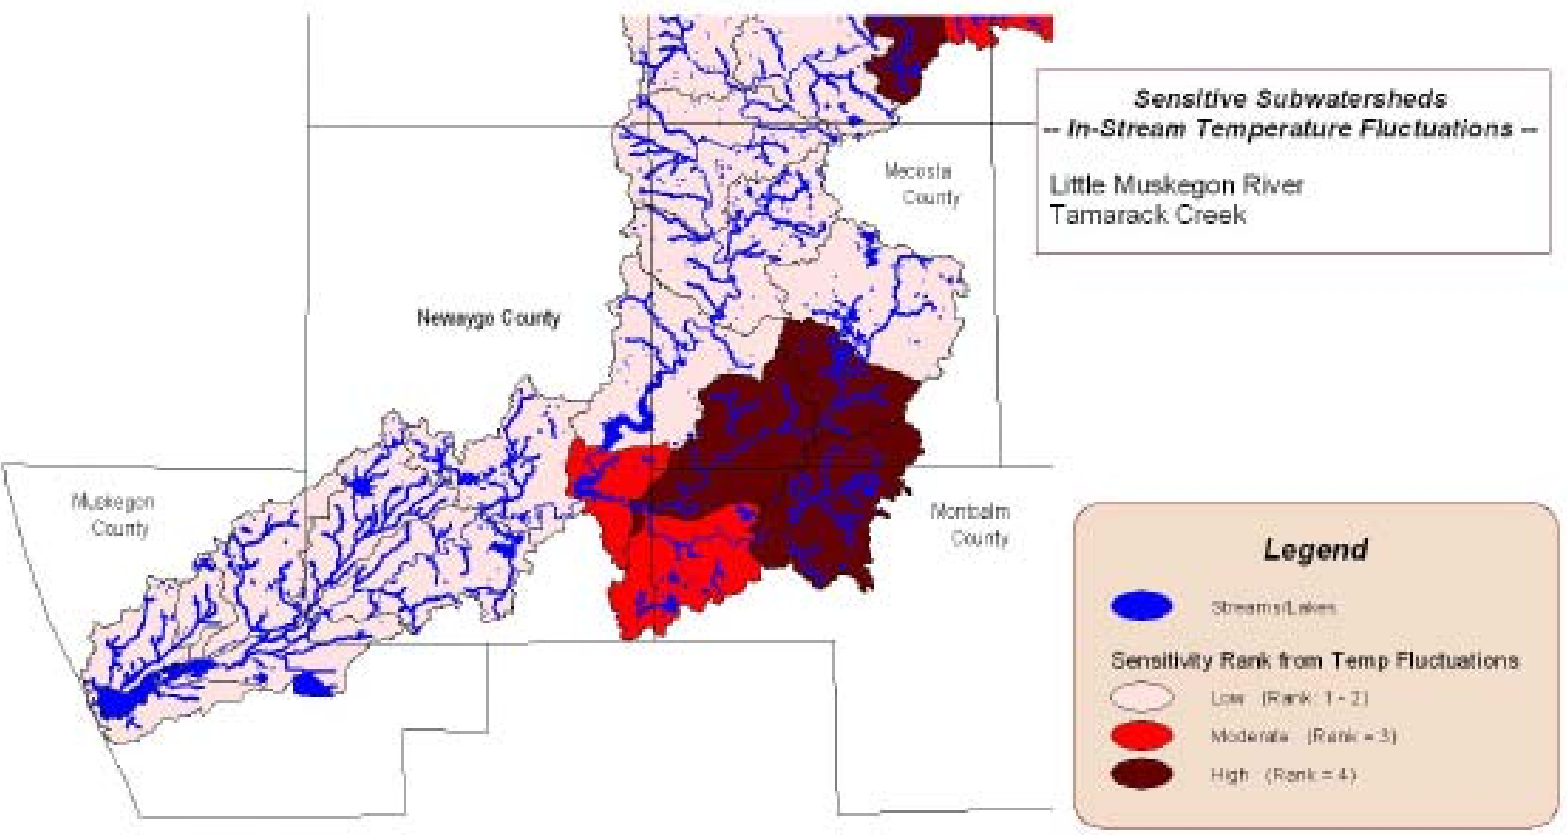

Critical Areas Sensitivity Ranking for In-Stream Temperature Fluctuation Lower Muskegon River Watershed

Map Created: January 2002
Annis Water Resources Institute